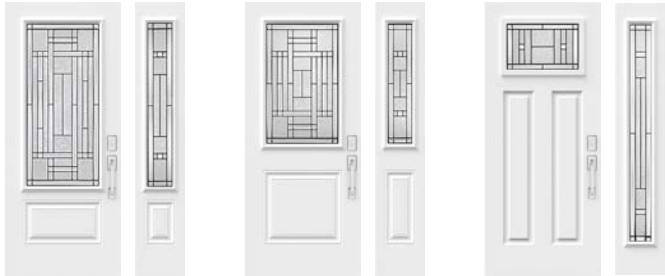

Attraction

22"×48" / 8"×48"

22"×36" / 8"×36"

22"×14 7/16" / 7"×64"

Other sizes available — 22"×64", 22"×17"

● Zinc ● Patina