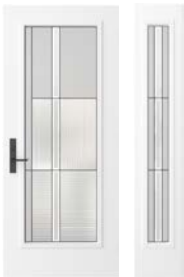

Nobel

22"×64" / 7"×64"