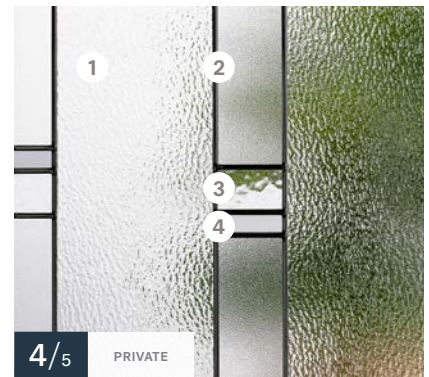

Textures — 1 Granite glass, 2 Pinhead glass,
3 Aqualite glass, 4 Gray glass

Available in custom sizes

Sidelites & transoms — Pinhead glass