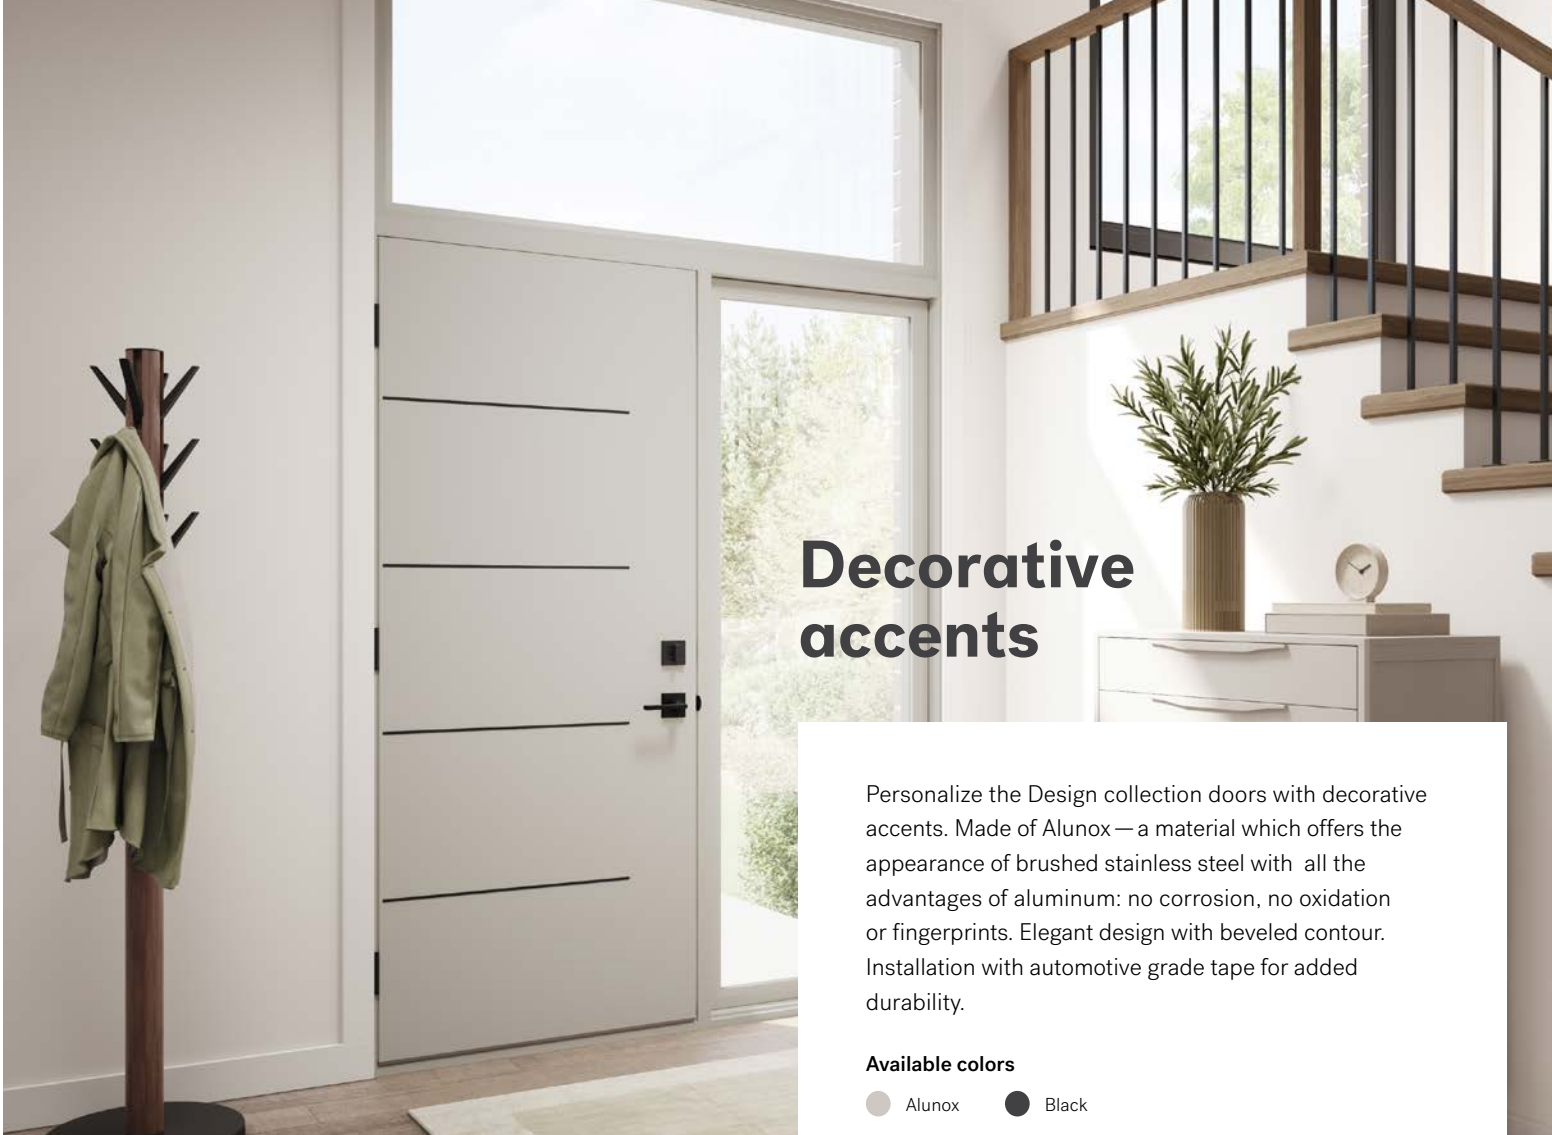

Decorative accents

Personalize the Design collection doors with decorative accents. Made of Alunox — a material which offers the appearance of brushed stainless steel with all the advantages of aluminum: no corrosion, no oxidation or fingerprints. Elegant design with beveled contour. Installation with automotive grade tape for added durability.

Available colors

- Alunox
- Black