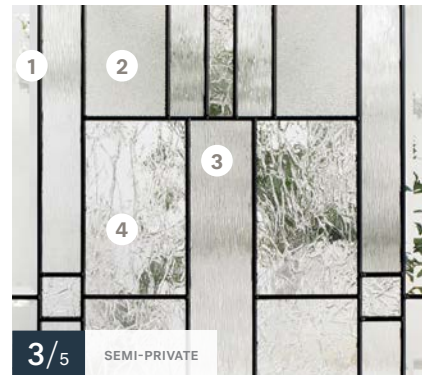

Textures — 1 Beveled clear glass, 2 Pinhead glass,
3 Chord glass, 4 Krinkle glass

Available in custom sizes

Sidelites & transoms — Pinhead glass