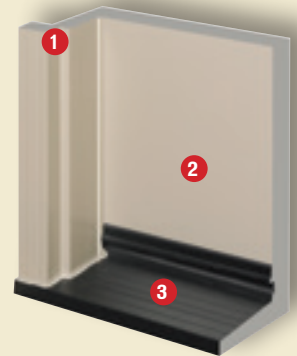

- 1 Factory Painted Vinyl Clad Frame & Brickmould
- 2 Factory Painted Steel Doors & Sidelites
- 3 Optional Black Anodized Sill / Black Sweep & Crown

Sizing

Doors & Sidelites

Finished frame widths for doors & sidelites

	SINGLE DOOR	1 Sidelite	2 Sidelites
30"	31 1/2"	46 7/8"	62 1/4"
32"	33 1/2"	48 7/8"	64 1/4"
34"	35 1/2"	50 7/8"	66 1/4"
36"	37 1/2"	52 7/8"	68 1/4"
	DOUBLE DOORS	1 Sidelite	2 Sidelites
2 x 30"	62"	77 3/8"	92 3/4"
2 x 32"	66"	81 3/8"	96 3/4"
2 x 34"	70"	85 3/8"	100 3/4"
2 x 36"	74"	89 3/8"	104 3/4"

NOTE 82 1/4" Frame height - Inswing
81 1/2" Frame height - Outswing
80 7/8" Frame height - Wheelchair sill

Garden Patio Doors

Finished frame widths for garden doors

	SINGLE OPERATOR	DOUBLE OPERATOR
5'0"	59 3/4" x 79 1/2"	60" x 79 1/2"
6'0"	71 3/4" x 79 1/2"	72" x 79 1/2"
NCS - 28"	57 3/4" x 82 1/4"	58" x 82 1/4"
NCS - 30"	61 3/4" x 82 1/4"	62" x 82 1/4"
NCS - 32"	65 3/4" x 82 1/4"	66" x 82 1/4"
NCS - 34"	69 3/4" x 82 1/4"	70" x 82 1/4"
NCS - 36"	73 3/4" x 82 1/4"	74" x 82 1/4"