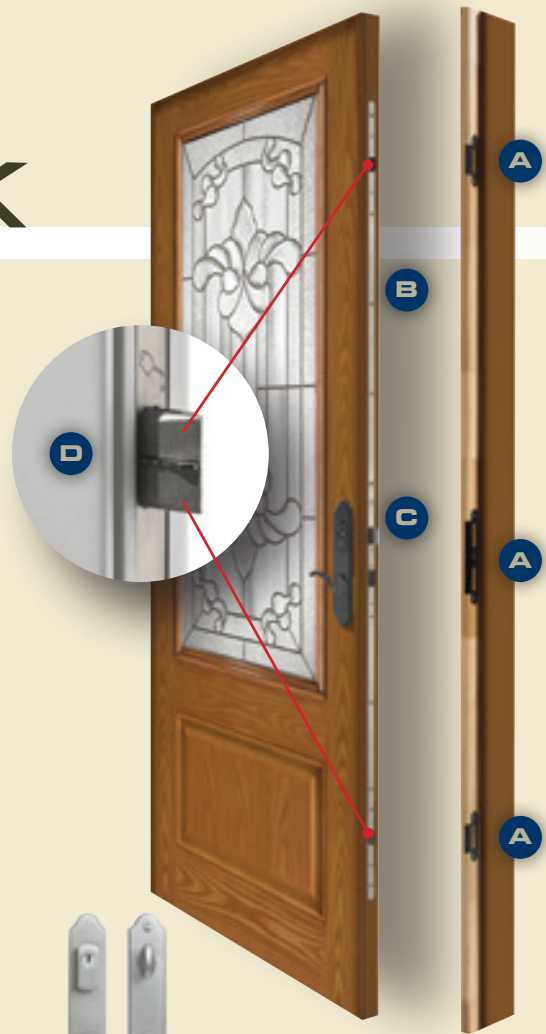

*S10 & S11 are Direct Set Glazed Units

Multipoint Lock

Multipoint Systems

- A** Multiple locking positions
- B** Heavy duty stainless steel mechanism
- C** Traditional deadbolt
- D** Automatic locking engagement