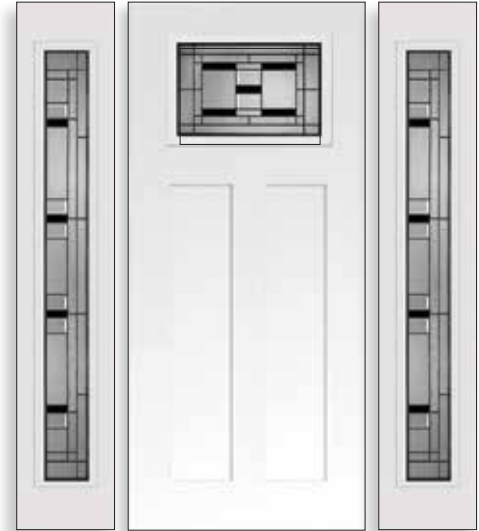

O764 / 2215* / O764