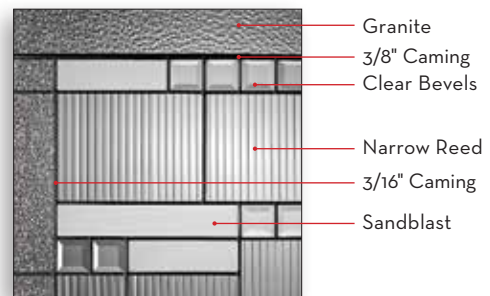

Patina

* Shown in the Plastpro Craftsman 6 panel fiberglass door. Only available in 2/10 & 3/0 x 6/8. Not available in steel. Optional matching Dentil Shelf available.

** Shown in the Plastpro Shaker 3 panel fiberglass door. Available in 2/8, 2/10 & 3/0 x 6/8.

● Privacy Guide. See pages 4 and 5.