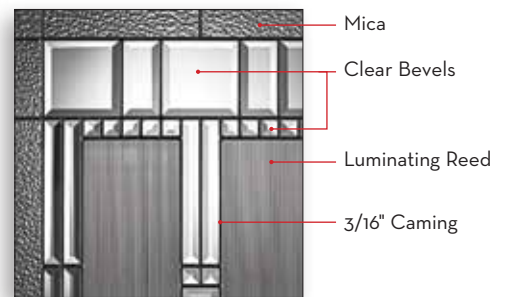

O880 / 2280 / O880 (8ft entry)

Patina

- Mica
- Clear Bevels
- Luminating Reed
- 3/16" Caming

* Shown in the Plastpro Craftsman 6 panel fiberglass door. Only available in 2/10 & 3/0 x 6/8. Not available in steel. Optional matching Dentil Shelf available.