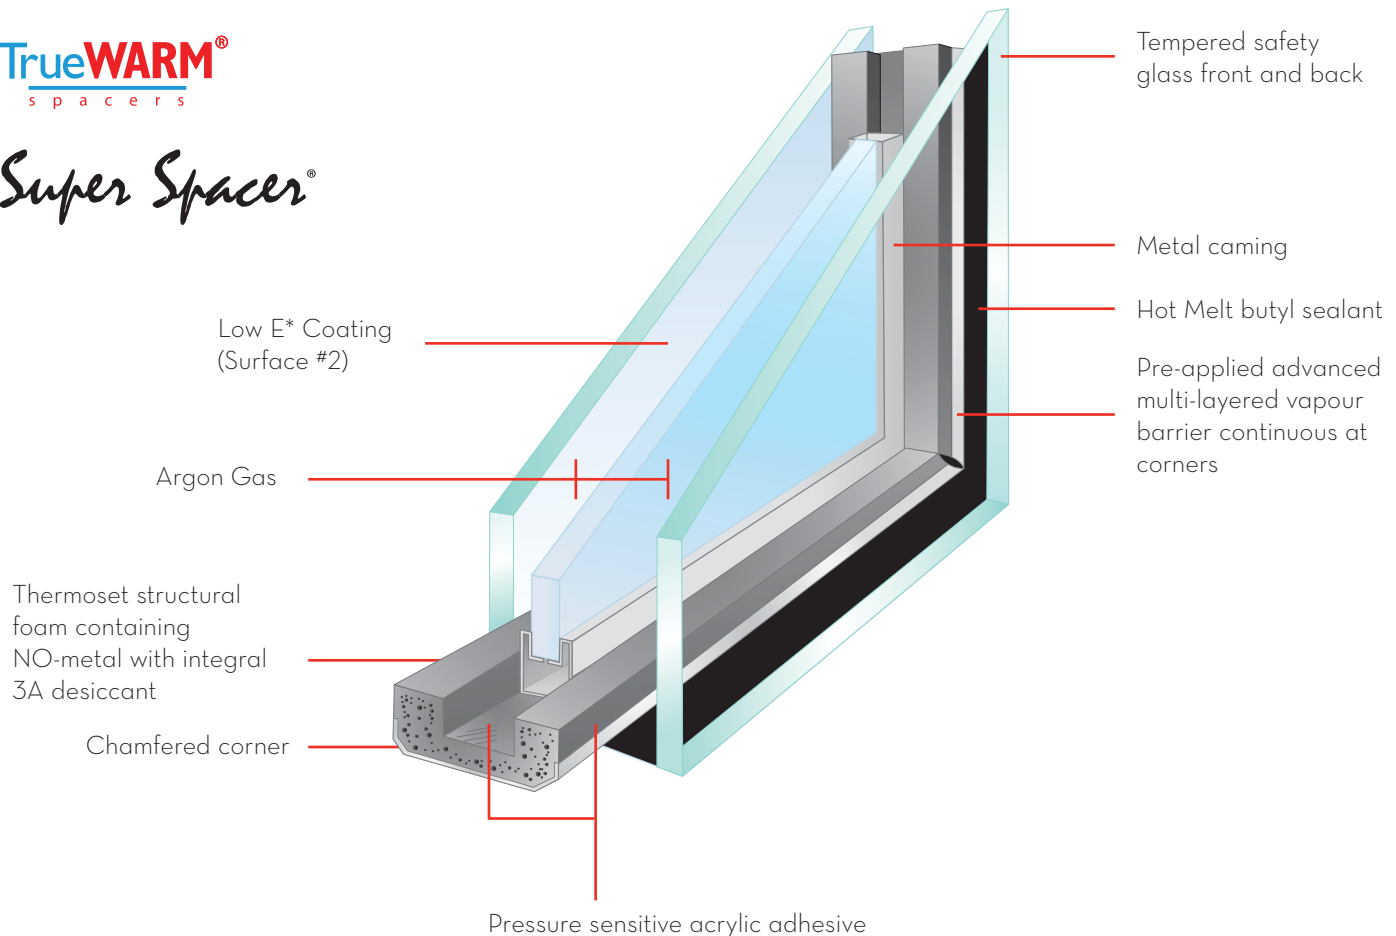

INSULATING SYSTEM

All Trimlite Decorative Doorlites are made with Super Spacer® Cushion Edge™, a flexible, U-shaped, silicone foam tape product used to wrap around and cushion our center decorative panel. Featuring a vapor barrier backing, the product used in combination with Hot Melt butyl, provides a superior Warm-Edge seal.

PERFORMANCE FEATURES

- Warm-Edge Benefits: Superior silicone foam insulation, low thermal conductivity
- Silicone Foam Features: Excellent UV resistance and extreme temperature performance
- Dual-Seal Performance: Chamfered corners for increased sealant depth
- Tempered Safety Glass for your piece of mind
- Low E* with Argon Gas for your comfort

TrueWARM®
s p a c e r s

Super Spacer®

All Trimlite Doorlites are certified by the National Accreditation and Management Institute, Inc. (NAMI).

All Trimlite products are energy tested. Consult your dealer for specific energy ratings.

Warranties: Our products are covered by separate limited warranties. Please contact your dealer for more information.

SuperSpacer®, TrueWarm® and Cushion Edge™ are all registered trademarks of QUANNEX BUILDING PRODUCTS.

*Our doorlites are available with Low E and Argon. However, some exceptions may apply. Contact your dealer for more details.