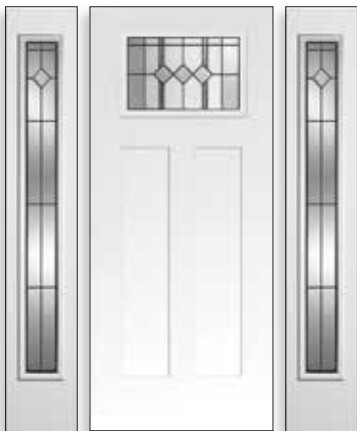

2210C

O764 / 2215** / O764