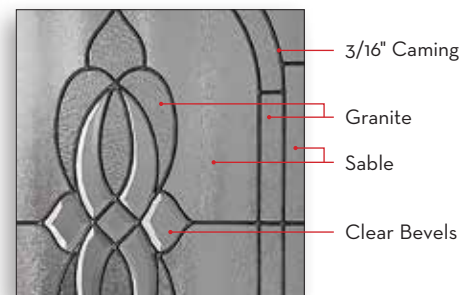

Shown in Patina