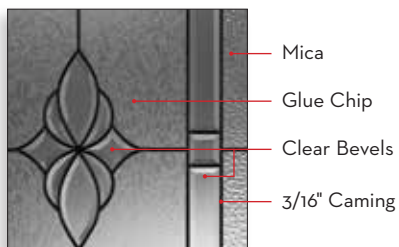

Glass size: O848/2248/O848 Zinc
 Door: Fiberglass DRG29
 Sidelite: SLG3E

O718 Zinc

O764 / *1842OV / O764 w/Transom Zinc

221OSB Patina

O836 / 2236 Brass

*Shown in Plastpro DRS20 fiberglass door.
 Only available in 3/0 x 6/8.