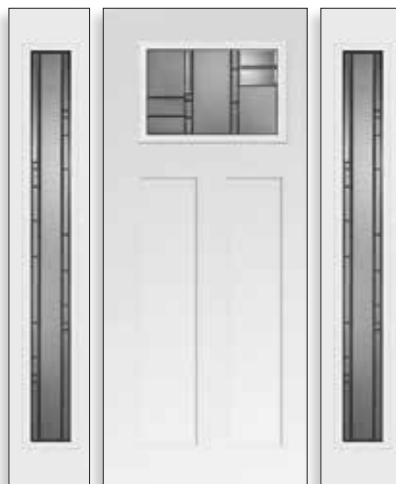

O764 / 2215* / O764