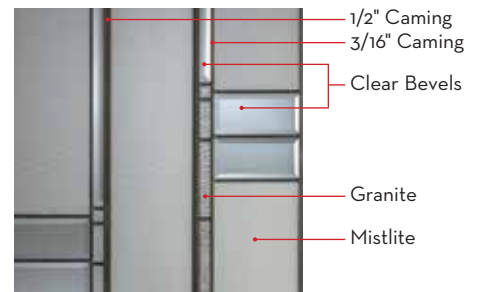

Patina

PRIVACY 7

● Privacy Guide. See pages 4 and 5.

* Shown in the Plastpro Shaker 3 panel fiberglass door. Available in 2/8, 2/10 & 3/0 x 6/8.