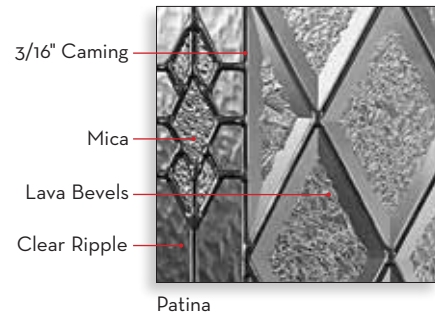

GLASS VARIATION

Decorative pattern glass is handmade. Through this process, slight imperfections or discolourations are inherent characteristics of all handcrafted glass. Bubbles or seeds, slight surface flaws and subtle variations in textures vary depending on the pattern. Some glass patterns, like Swirl and Drawn, are more likely to have these inclusions. They are not considered defects.

Swirl Glass Detail

Drawn Glass Detail

CAMING OPTIONS

Hand soldered metals in 3 finishes. See individual product pages for availability.

Brass Caming

Subtle gloss finish that defines luxury and style.

Patina Caming

Glass size: 0764 / 2264 / 0764
with Transom
Door: Fiberglass DRG40
Sidelite: Fiberglass SLGOO

O836 / 2236 / O836

2210C

O848 / 2248 / O848

O764 / *1842OV / O764

*Shown in Plastpro DRS20 fiberglass door. Only available in 3/0 x 6/8.