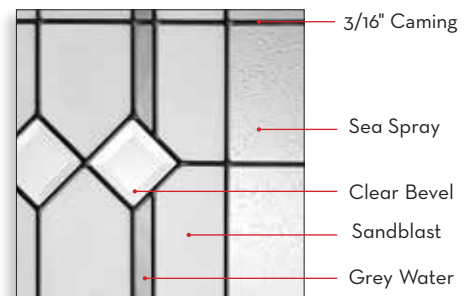

* Shown in the Plastpro Craftsman 6 panel fiberglass door. Only available in 2/10 & 3/0 x 6/8. Not available in steel. Optional matching Dentil Shelf available.

** Shown in the Plastpro Shaker 3 panel fiberglass door. Available in 2/8, 2/10 & 3/0 x 6/8.