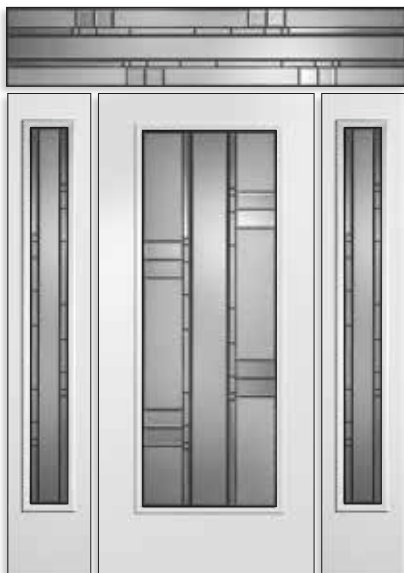

O764 / 2264 / O764 with Transom