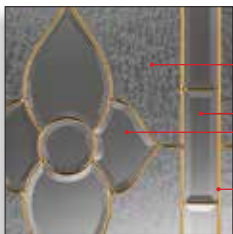

- Glue Chip
- Clear Bevels
- 3/16" Caming

Shown in Brass

PRIVACY 4

● Privacy Guide. See pages 4 and 5.

Star	O836*	2236*	O848	2248	O764*	1842OV
Brass	■	■	■	■	■	■
Zinc	□	□	□	□	□	□

NOTE: Transom and custom sidelites are available. Contact your local dealer for more information. *Available with Solution Series frame.