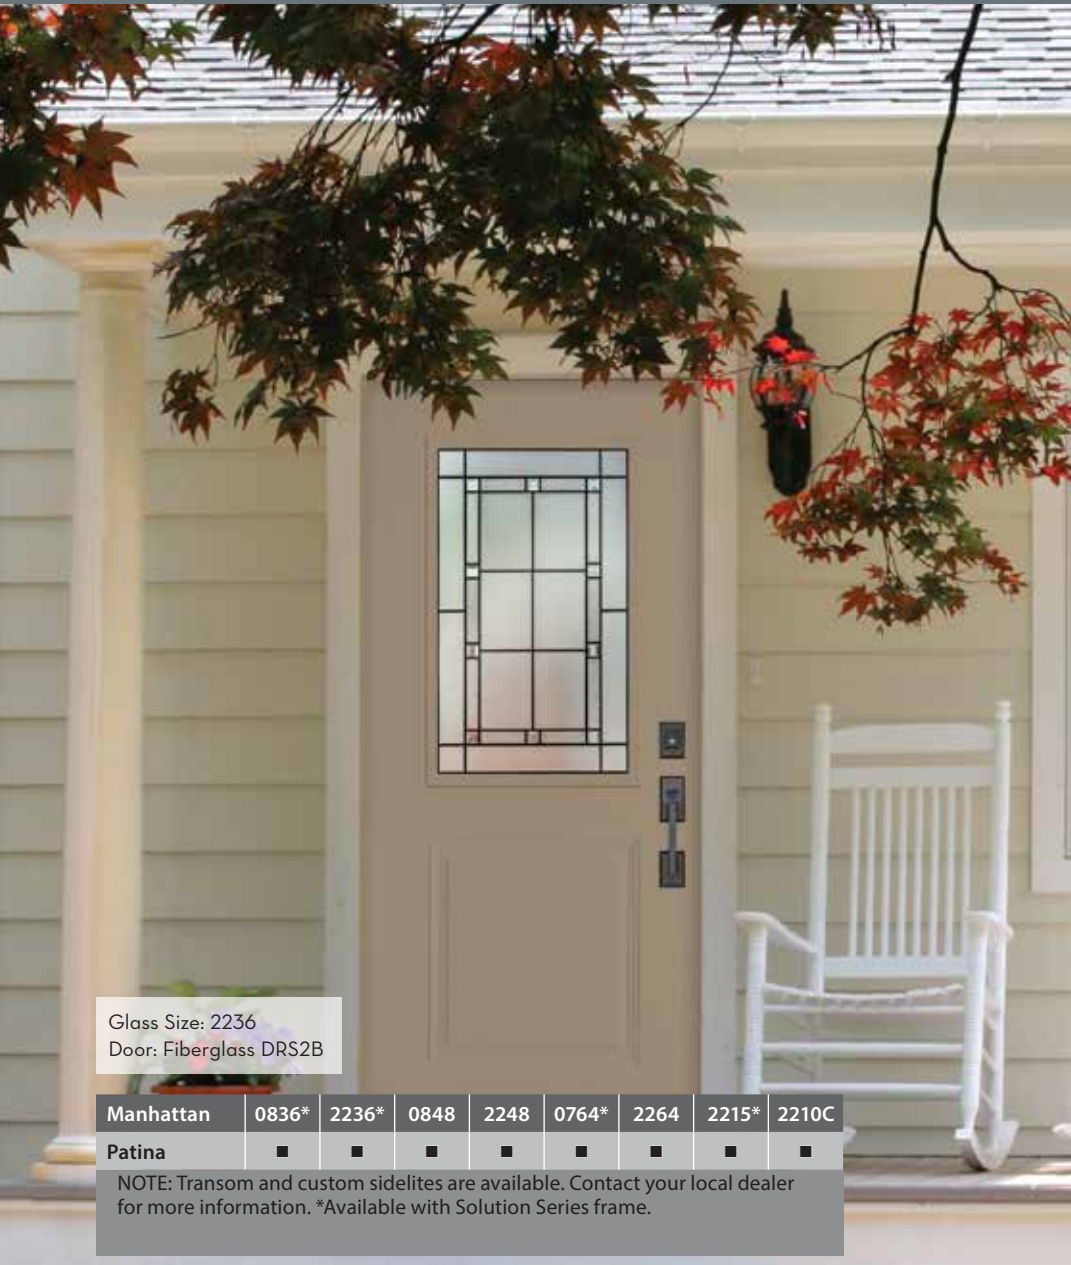

Manhattan

Glass Size: 2236
Door: Fiberglass DRS2B

Manhattan	0836*	2236*	0848	2248	0764*	2264	2215*	2210C
Patina	■	■	■	■	■	■	■	■

NOTE: Transom and custom sidelites are available. Contact your local dealer for more information. *Available with Solution Series frame.