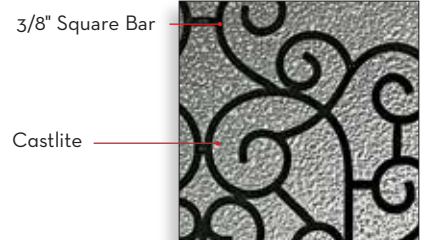

Forged Iron

PRIVACY 9

● Privacy Guide. See pages 4 and 5.