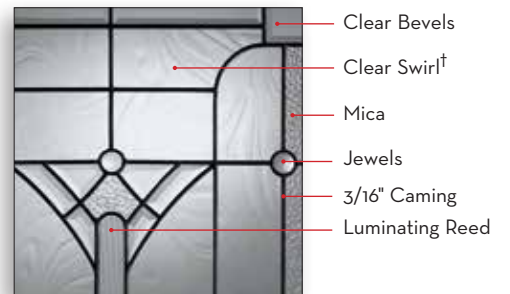

Waterton	0836*	2236*	0848	2248	0764*	2264	2208*
Patina	■	■	■	■	■	■	■

NOTE: Transom and custom sidelites are available. Contact your local dealer for more information. *Available with Solution Series frame.

PRIVACY 5

● Privacy Guide. See pages 4 and 5.

† Swirl glass often contains small bubbles/surface imperfections. They are not considered defects. See page 6 for more information.

Patina