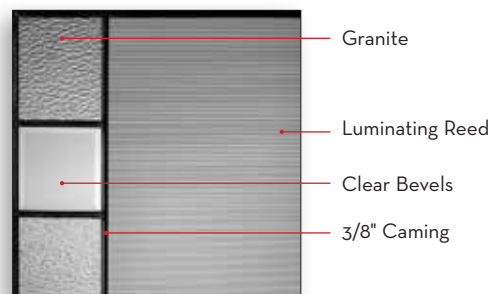

Shown in Patina

** Shown in the Plastro Shaker 3 panel fiberglass door.
Available in 2/8, 2/10 & 3/0 x 6/8.

Mainlites and Sidelites are reversible.
Simply rotate the insert to create the
look that works for you.

PRIVACY 7

● Privacy Guide. See pages 4 and 5.