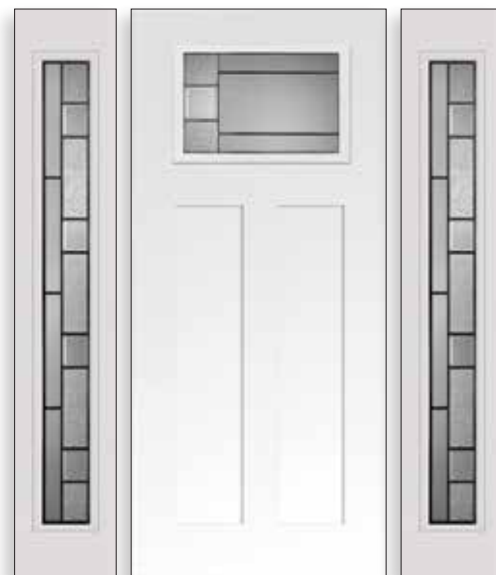

0764 / 2215** / 0764 Patina