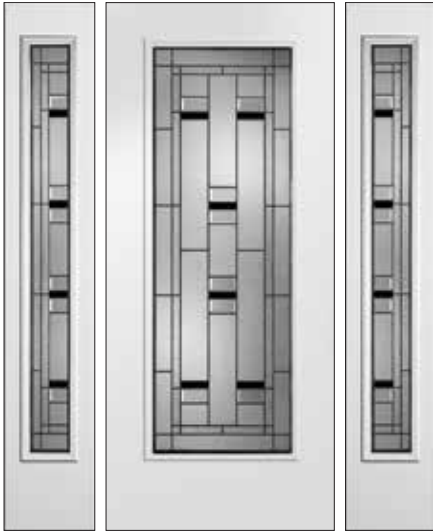

O764 / 2264 / O764