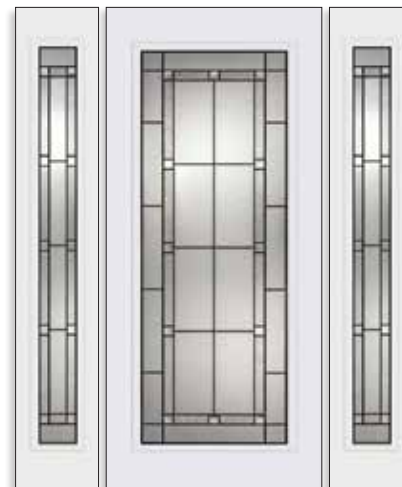

0764 / 2264 / 0764