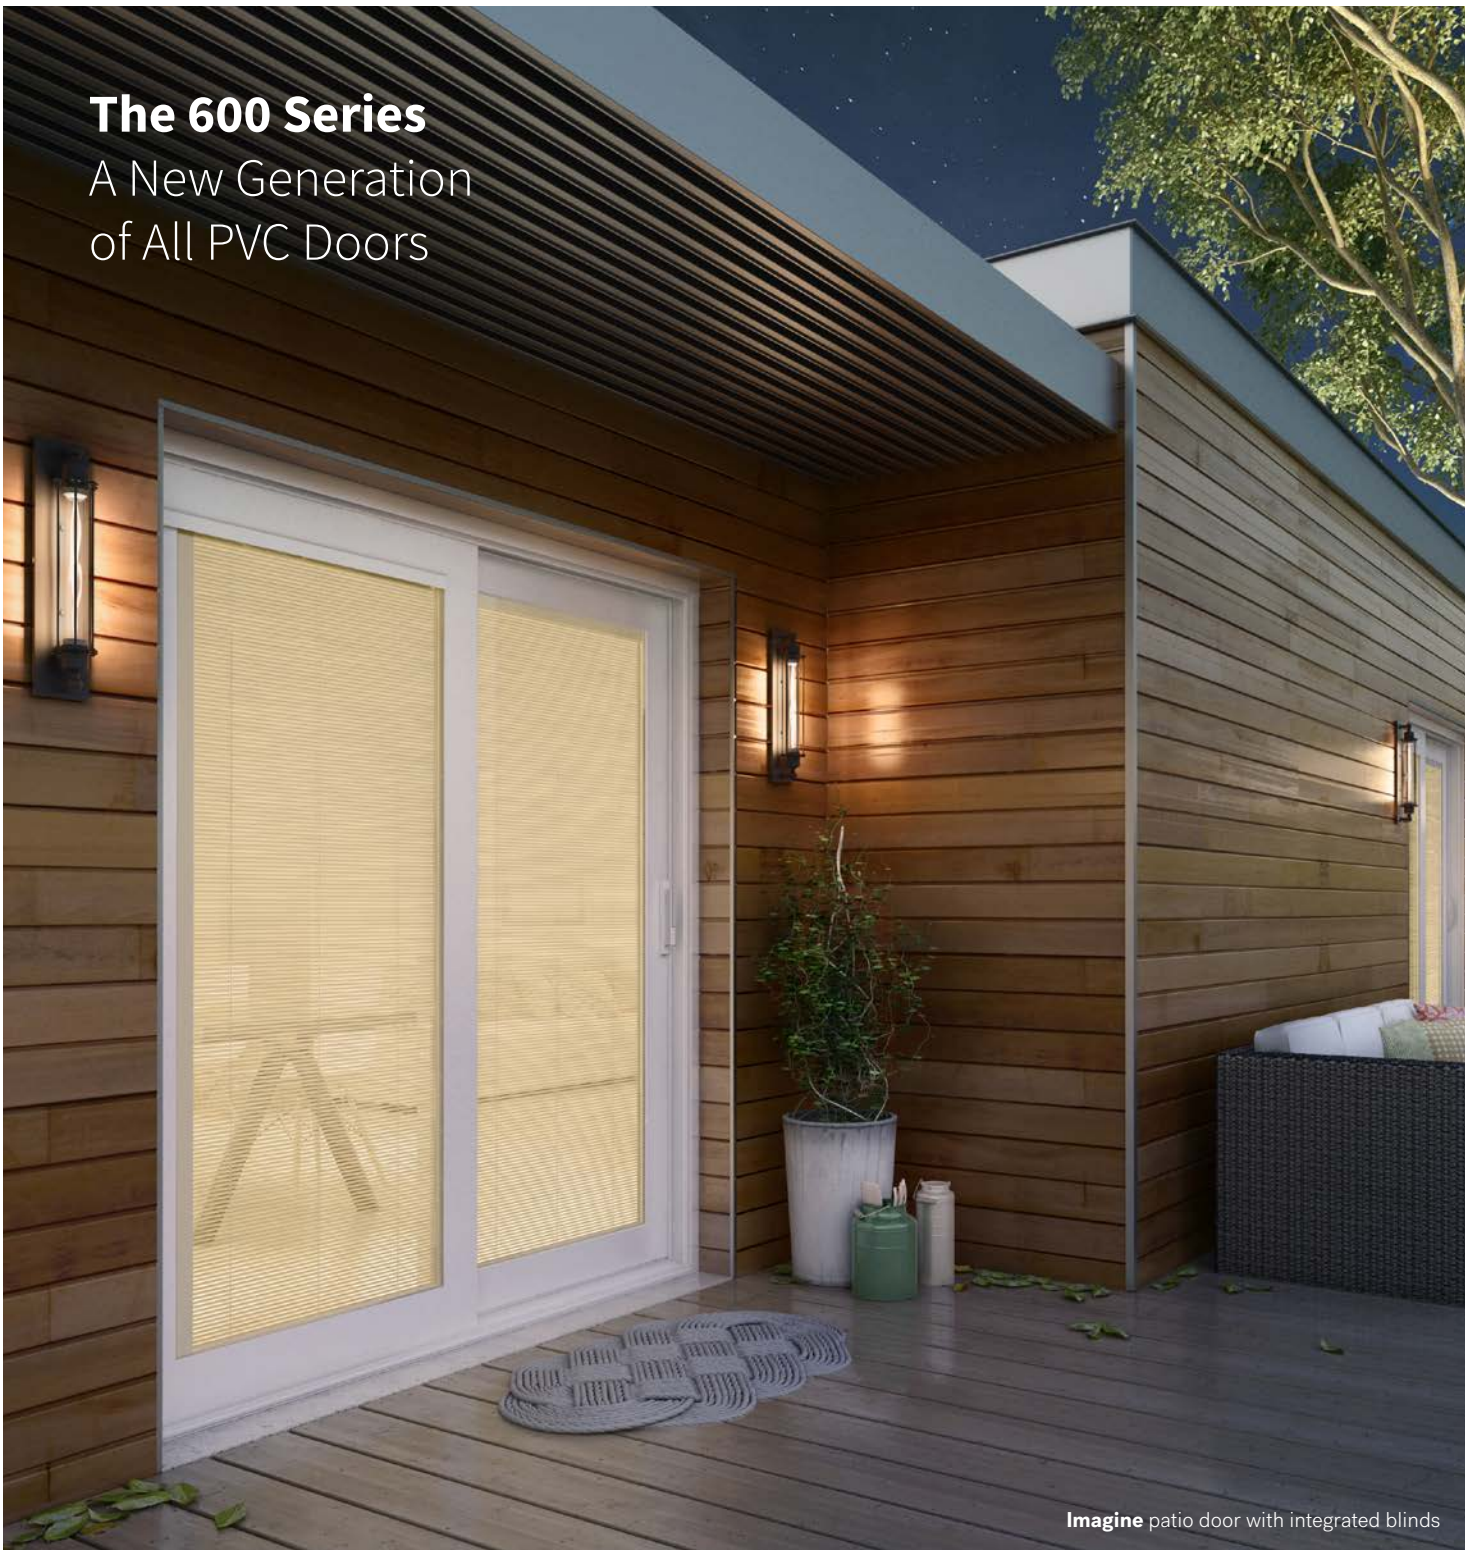

The 600 Series

A New Generation
of All PVC Doors

Imagine patio door with integrated blinds

The 600 series patio doors are the result of 35 years of experience at Novatech. Beyond their **sleek contemporary style**, these doors feature a unique and **innovative wood insert in the jambs** for added strength and easy installation, a **broad host of options** to suit any type of construction and a design that offers **superior energy efficiency**.