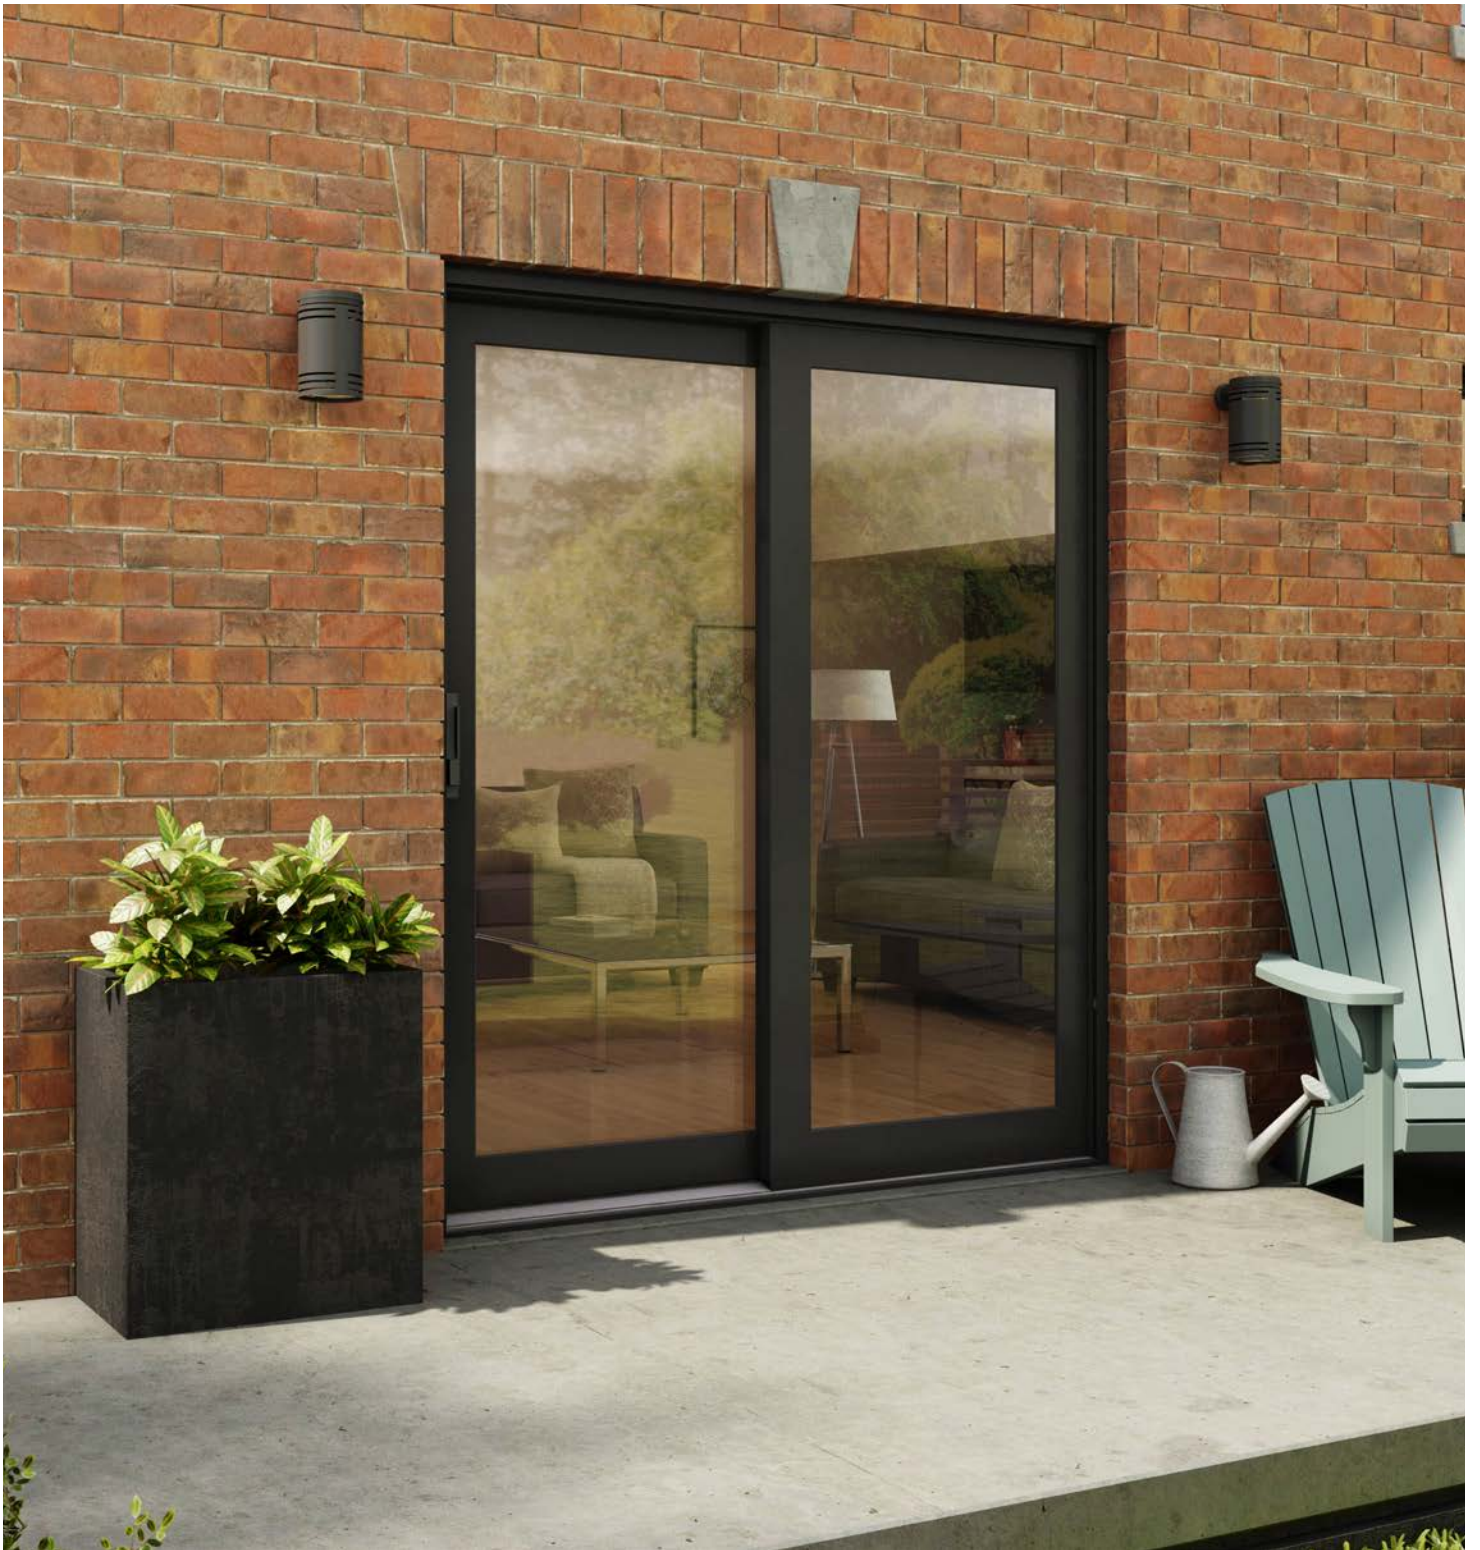

600 Series Patio Doors

The 600 Series

A New Generation
of All PVC Doors

Imagine patio door with integrated blinds

The 600 series patio doors are the result of 35 years of experience at Novatech. Beyond their **sleek contemporary style**, these doors feature a unique and **innovative wood insert in the jambs** for added strength and easy installation, a **broad host of options** to suit any type of construction and a design that offers **superior energy efficiency**.

The **630** door meets the requirements of the **Energy Star** program

Enjoy the View With
the **630** Patio Door

The 630 patio door matches any architectural style. Its **narrow sash** and **large glass surface** let you make the most of the outside view.

The **Imagine** Patio Door — Elegant and Stylish

Imagine provides all the charm of a **garden door** without the drawbacks of a hinged door. Its **wide sash** and styling options let you customize your door to be the focal point of the room — both architectural and practical.