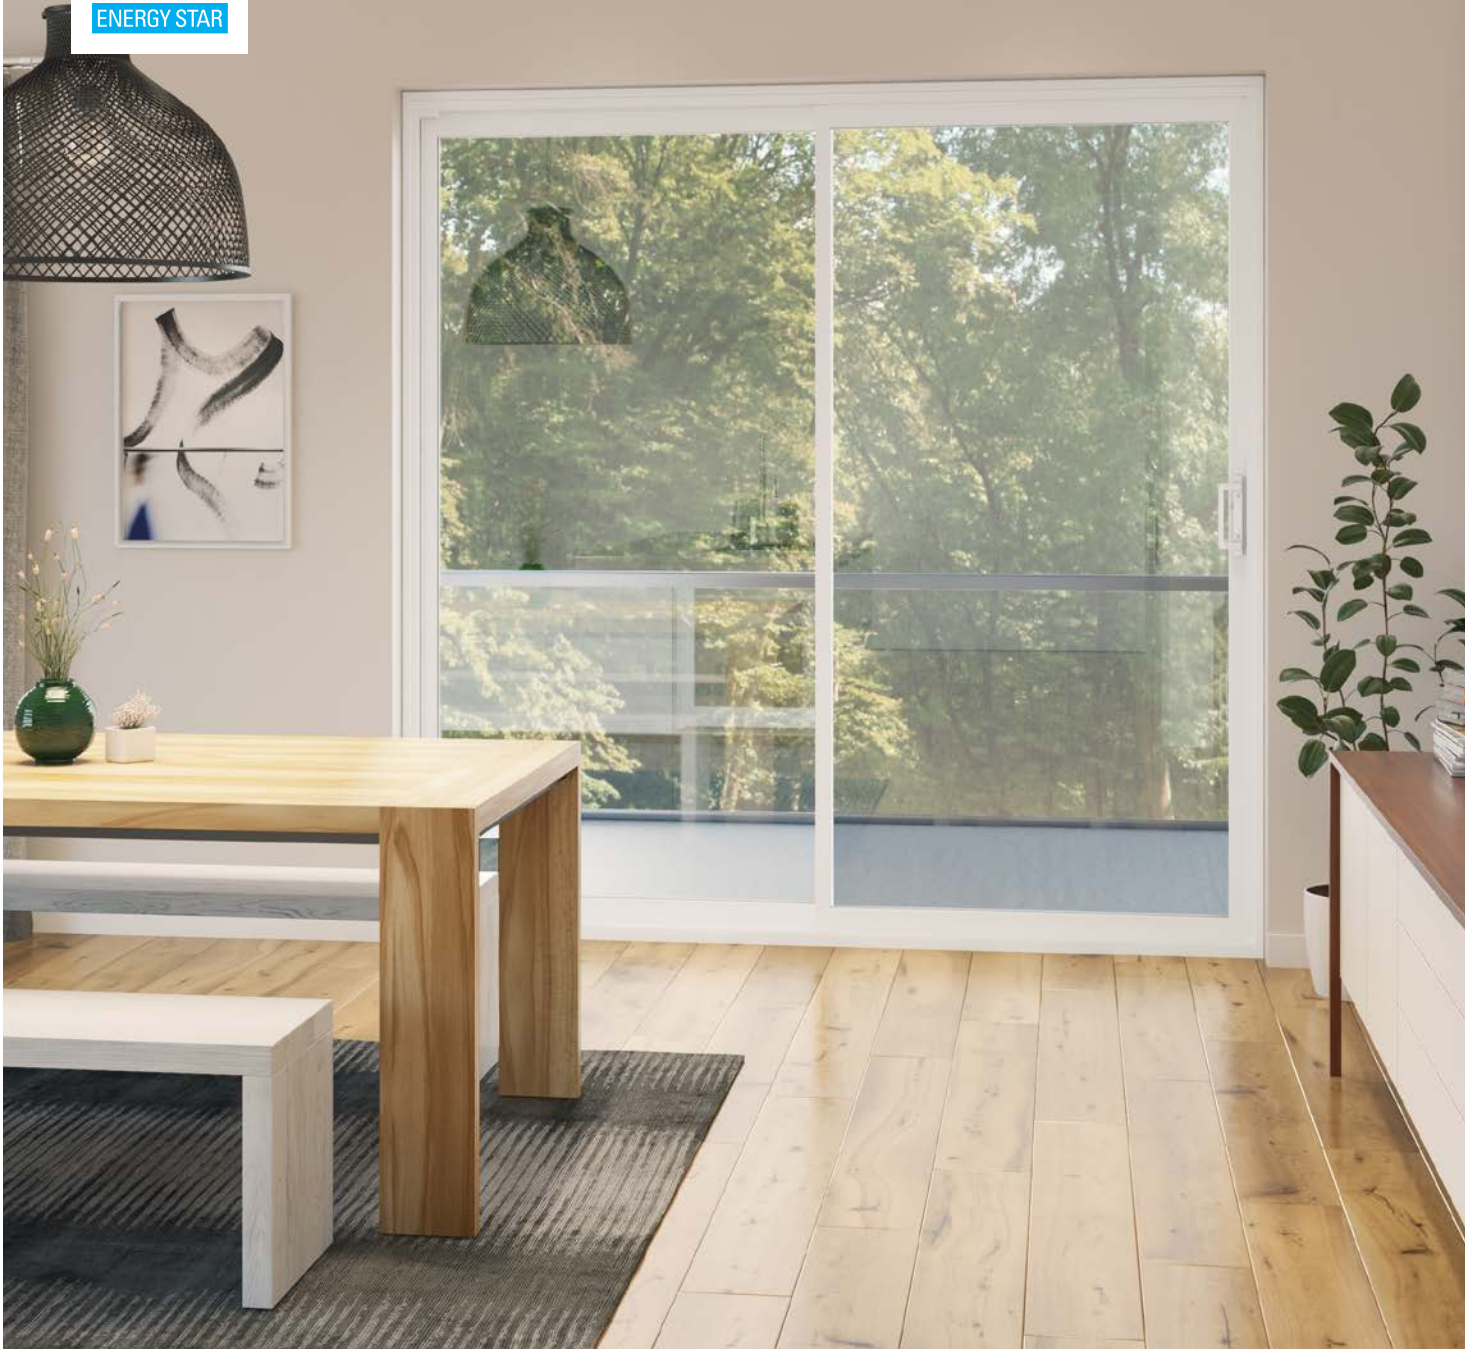

600 Series Patio Doors

The 600 Series

A New Generation
of All PVC Doors

Imagine patio door with integrated blinds

The 600 series patio doors are the result of 35 years of experience at Novatech. Beyond their **sleek contemporary style**, these doors feature a unique and **innovative wood insert in the jambs** for added strength and easy installation, a **broad host of options** to suit any type of construction and a design that offers **superior energy efficiency**.

The **630** door meets the requirements of the **Energy Star** program

Enjoy the View With
the **630** Patio Door

The 630 patio door matches any architectural style. Its **narrow sash** and **large glass surface** let you make the most of the outside view.